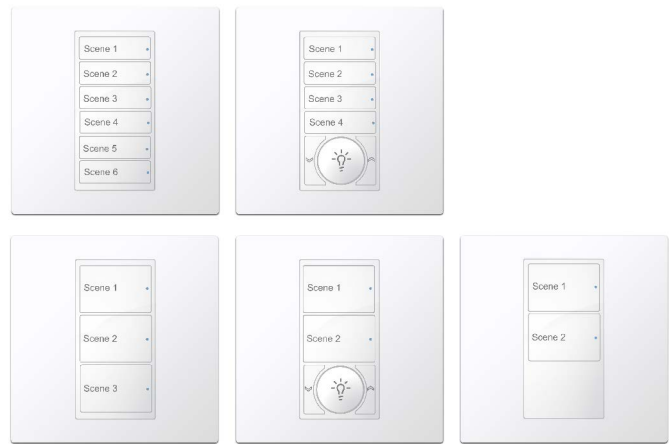

Button Configurations

Electrical Data

- DALI Input Voltage: 9.5 VDC - 22.5 VDC supplied by the DALI communication bus
- DALI Current: Draw 3.75 mA per device
- Temperature Range: 0°C to +40°C
- Humidity: 0% - 95% non condensing
- DALI Wiring: Two-wire, non-polarized control