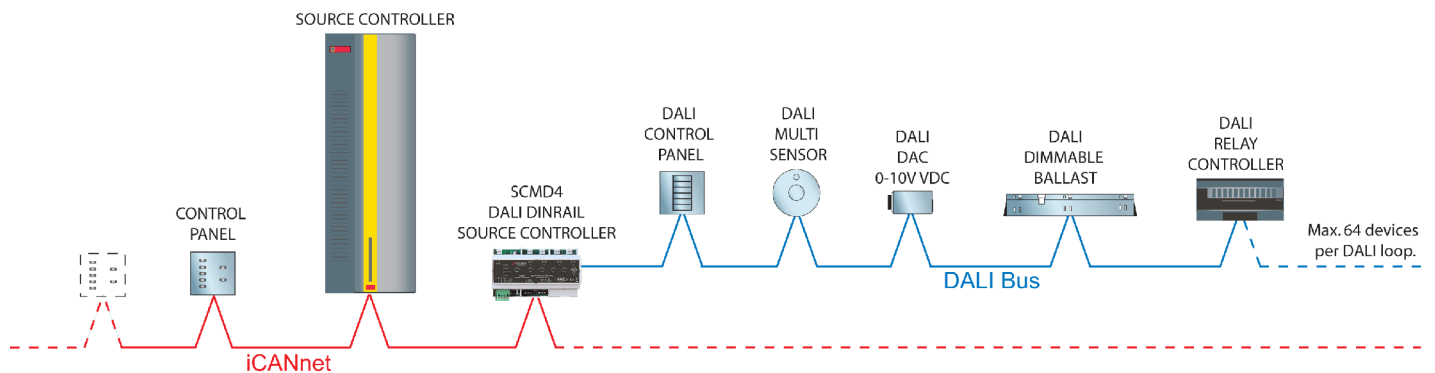

Typical Schematic

Contact Us

+44 (0)1923 495495

enquiries@iLight.co.uk

www.iLight.co.uk

Cooper Lighting Solutions
20 Greenhill Crescent,
Watford Business Park,
Watford, Herts, WD18 8JA. UK

Changes to the products, to the information contained in this document, and to prices are reserved; so are errors and omissions.

iLight is a registered trademark.

All other trademarks are property of their respective owners.