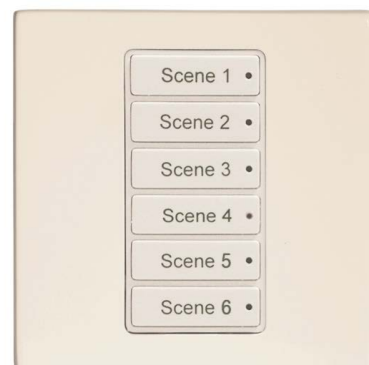

DALI

DALI Control Panel Range

Key Features

- Integrated DALI communication interface
- Draws power from the DALI communications bus to simplify wiring
- Suitable for standard single gang UK wall box
- Available in Black or White finishes
- Standard or custom engraving on buttons
- CE compliant to all relevant standards
- Designed and manufactured to ISO9001:2015 standards

Overview

DALI control panels are available in 4 configurations which include the use of a large on/off button control with associated up/down adjustments and a choice of large and small buttons. Individual buttons have backlight indicator lights and strong tactile feedback. There is also a custom button engraving service making DALI control panels fully flexible to meet the needs of your project.

Button Functions

- Scene selection
- Scene raise/lower
- Channel raise/lower
- Toggle on/off
- Toggle raise/lower
- True off
- Open/close (for curtains or blinds)
- Raise/lower (for motorized screens)
- Task (start/stop a sequence)

Dimensions

Mechanical Data

- Buttons include scene, raise, lower, on, off functionality.
- Choice of large or small button caps
- Standard or custom engraving on buttons
- Tap on/off feature to override fade time
- All plastic construction with a separate snap-on surround
- Suitable for standard single gang UK wall box