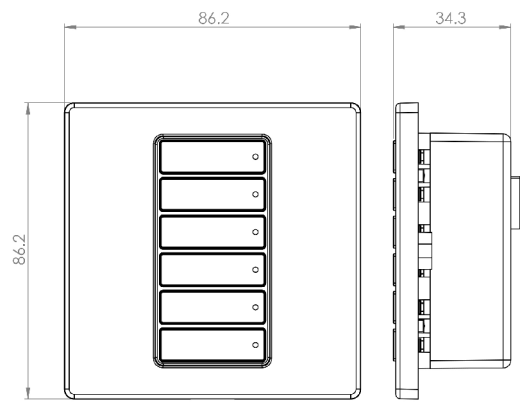

DALI

DALI Control Panel Range

Key Features

- Integrated DALI communication interface
- Draws power from the DALI communications bus to simplify wiring
- Suitable for standard single gang UK wall box
- Available in Black or White finishes
- Standard or custom engraving on buttons
- CE compliant to all relevant standards
- Designed and manufactured to ISO9001:2015 standards

Overview

DALI control panels are available in 4 configurations which include the use of a large on/off button control with associated up/down adjustments and a choice of large and small buttons. Individual buttons have backlight indicator lights and strong tactile feedback. There is also a custom button engraving service making DALI control panels fully flexible to meet the needs of your project.

Button Functions

- Scene selection
- Scene raise/lower
- Channel raise/lower
- Toggle on/off
- Toggle raise/lower
- True off
- Open/close (for curtains or blinds)
- Raise/lower (for motorized screens)
- Task (start/stop a sequence)

Dimensions

Mechanical Data

- Buttons include scene, raise, lower, on, off functionality.
- Choice of large or small button caps
- Standard or custom engraving on buttons
- Tap on/off feature to override fade time
- All plastic construction with a separate snap-on surround
- Suitable for standard single gang UK wall box