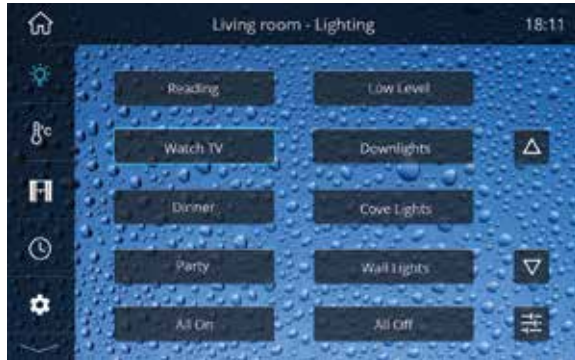

Customise

Choose scene names that describe the lighting mood created. Customise your backgrounds and button configurations