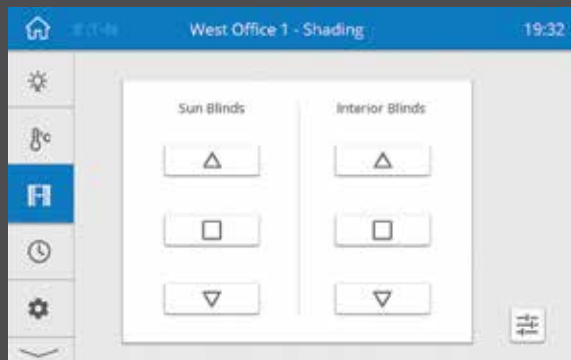

Shading Control

Automated control from the touch of a button

- Roller / Venetian blinds
- Curtains
- Solar shading