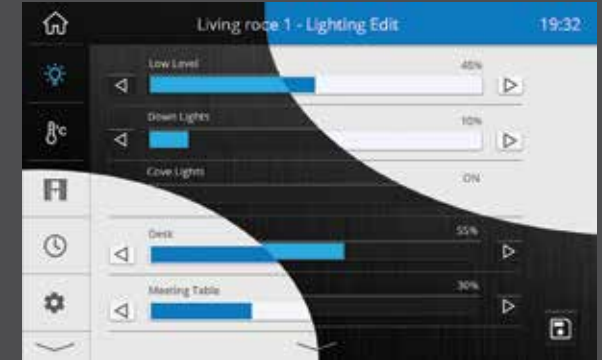

Backgrounds & themes

Choose from different touchscreen skin designs, then customise your button names and layout.