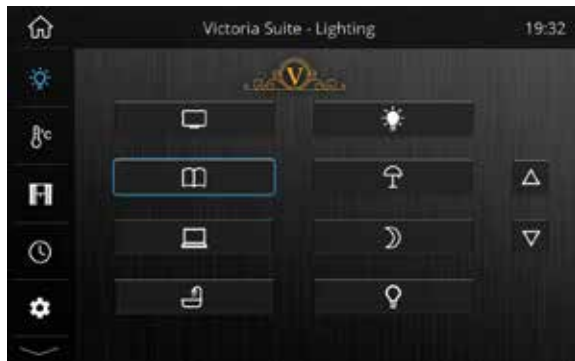

Branding, Language & Icons

Corporate branding can be imported into the home page, with buttons written in any language or displayed as universal icons.