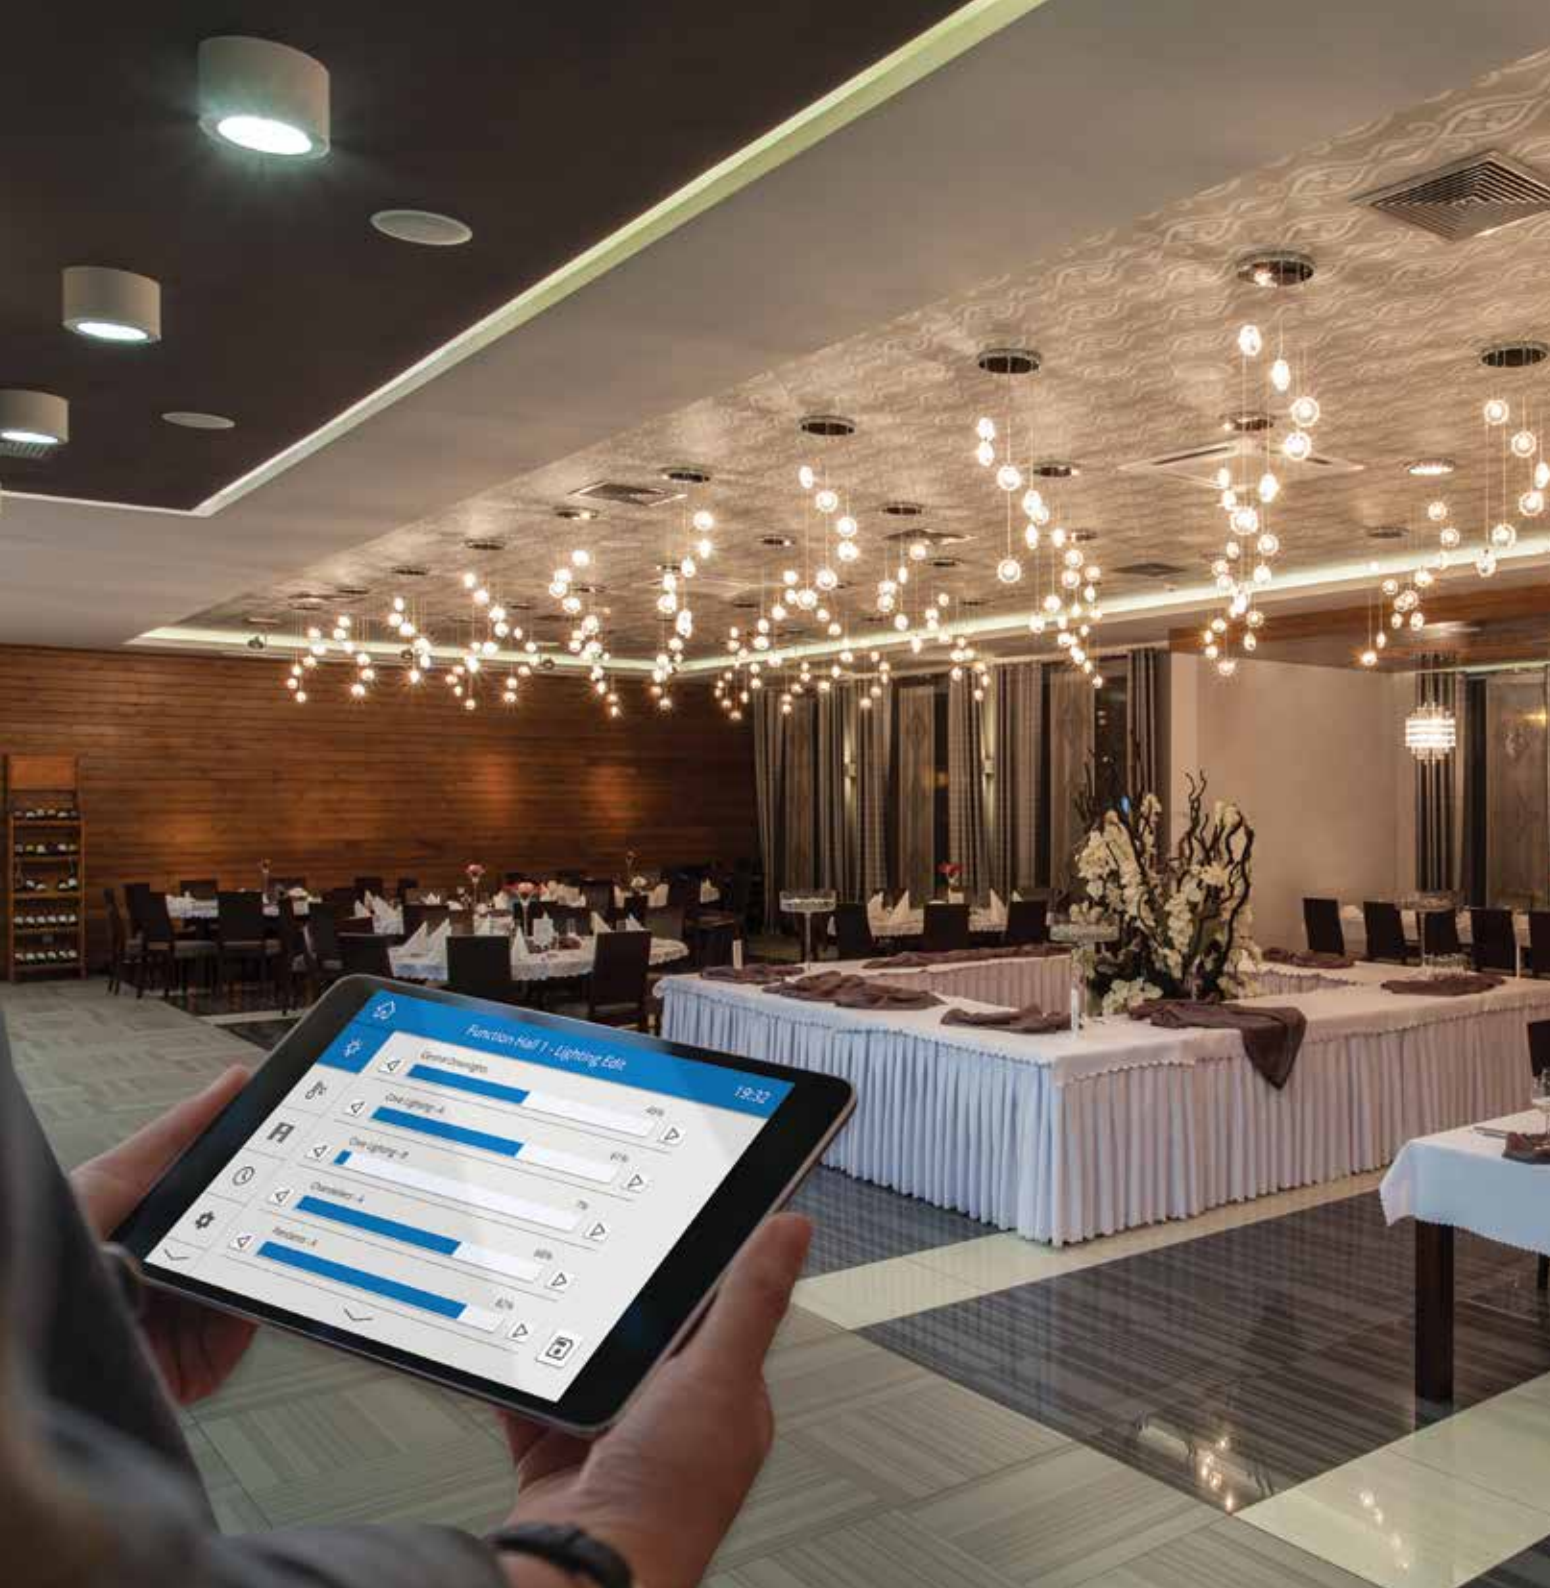

## Your personalised home

Bring power and simplicity to your smarthome across one or more rooms, from the centrally located touchscreen or go mobile with the app.

Touchscreen menus may be customised with room specific buttons, choice of backgrounds and personalised descriptive text to suit your way of living.

- Reduce wall clutter with multiple control capability in a single user interface
- Customise buttons, layouts and backgrounds
- Edit and save scenes and preferences
- Time scheduling for automated scenes and actions
- Remote access via a smart phone or tablet
- Integrate with AV, fire and security systems

Lighting channel sliders can be used to fine tune any setting via the TSEtouch or through the mobile app whilst moving around within the space. The large screen format provides a more effective and intuitive way to recall scenes and events that would be too complex using traditional keypad control.