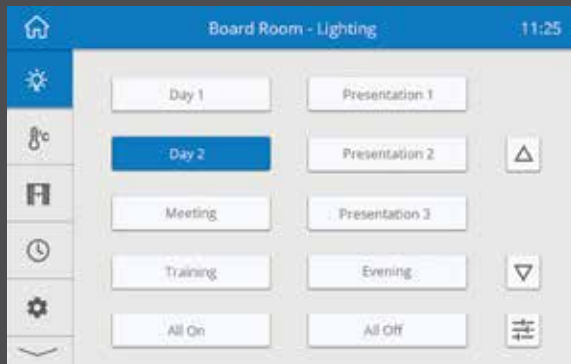

Key Features

Lighting Control

Flexible and smart

- At Home
- At Leisure
- At Work