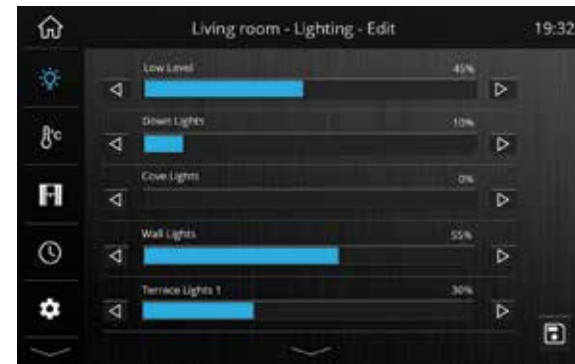

Edit Lighting Scenes

Edit your preset scenes with the use of graphical sliders for channel by channel adjustment.