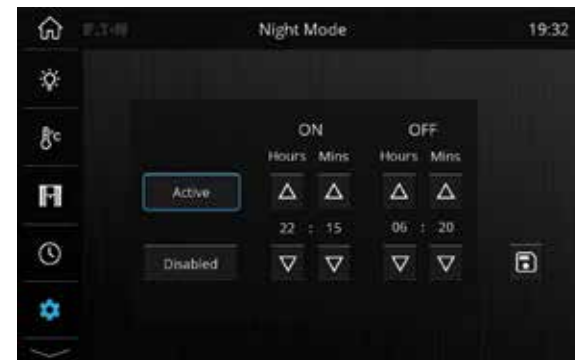

## Temperature Control

Versatile heating controls

- Time scheduler
- Manual adjustment
- App controlled

## Screen Lock

Password protected access to the touchscreen in public spaces. Secure the lighting edit pages to preserve your lighting scenes.

## Shading Control

Automated control from the touch of a button

- Roller / Venetian blinds
- Curtains
- Solar shading

## Night Mode

Set up Night Mode so your screen turns off so as not to disturb your sleep.