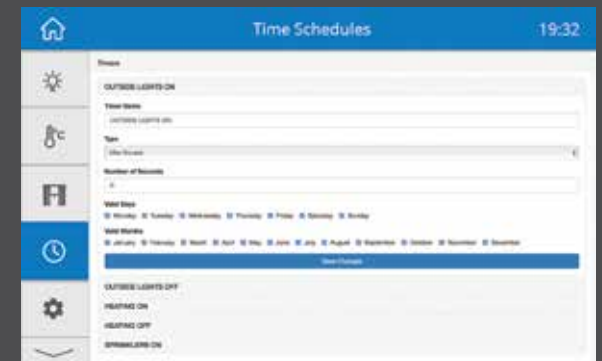

## Time Scheduling

Set heating on/off times on a day by day basis. Use the astronomical time clock function to control the security and exterior lighting at dawn and dusk throughout the year.